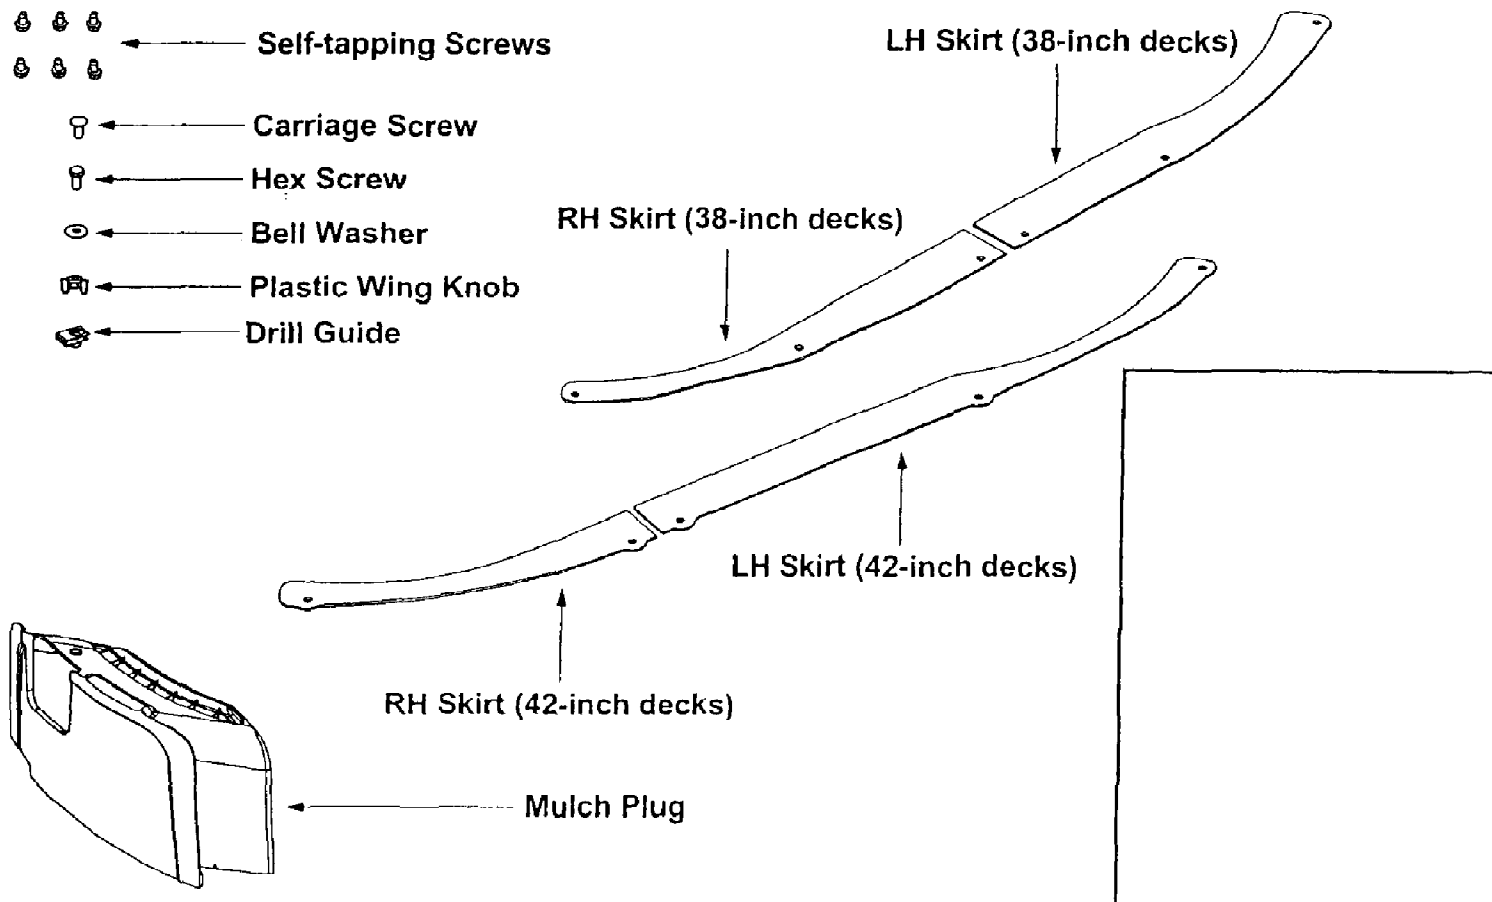

190-116-000 Mulch Kit (2001)
Mulch Kit

NOTE: The numeral "38" is stamped into the **BOTTOM** of each deck skirt to be used on 38-inch decks.
Conversely, the numeral "42" is stamped into the **TOP** of each deck skirt to be used on 42-inch decks.

190-116-000 Mulch Kit (2001)
Mulch Kit

Page 2 of 2

Ref #	Part Number	Qty	S/P/F	Description
	731-2363	1	/P	Mulch Plug
	783-1300	1	S	LH Skirt for 38-inch Decks
	783-1299	1	S	RH Skirt for 38-inch Decks
	783-1258A	1	S	LH Skirt for 42-inch Decks
	783-1259A	1	S	RH Skirt for 42-inch Decks
	710-0599	1	/P	1/4-20 x .5 Self-tapping Screws
	710-0134	1	/P	1/4-20 x .6 Carriage Screw
	710-0751	1	/P	1/4-20 x .6 Hex Screw
	736-0270	1	/P	Bell Washer
	712-3087	1	/P	1/4-20 Plastic Wing Nut
	726-0211	1	S	Mulch Plug Drill Guide